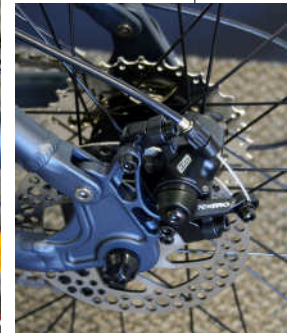

Mountain Bikes

960 Turnpike Street, Canton, MA 02021, United States of America
Phone: 1.781.989.7305 E-mail: ContactUs@EGBike.com

EG Enforcer 26" Bicycle

- Aluminum Alloy Dual Suspension Frame
Front: Mozo Soul E
Rear: AR Air Suspension
- 27 Speed Shimano Front and Rear Deore Derailleurs, Shifters and Brake levers
- Shimano Alloy Front and Rear Hubs
- Shimano Nickel Plated Freewheel,
- Shimano Alloy Chainwheel, Spyder/ arm and Crank
- Shimano Chain and Shifting Cables
- Stainless Steel Spokes
- Alloy CR-MO Alex Pedals
- Zoom Alloy Handle Bar, Seat Post, Seat pin with quick release and Stem.
- Velo Grips and Velo Plush Saddle.
- Tektro Alloy Front and Rear Disc Brakes.
- Kenda Tires 26x2.35" Tires
- Alex double walled Alloy Rims
- Color: Matte Navy Blue.

METRONOME LLC

Mountain Bikes

960 Turnpike Street, Canton, MA 02021, United States of America
Phone: 1.781.989.7305 E-mail: ContactUs@EGBike.com

EG Ranger 26" Bicycle

- Aluminum Alloy Front Suspension hardtail Frame
Front: RST Gila Pro with Remote Lock-out
- 24 Speed Shimano Front and Rear Alivio Derailleurs, Shifters and Brake levers
- Shimano Alloy Front and Rear Hubs
- Shimano Freewheel
- Shimano Chainwheel, Spyder/arm and alloy Crank
- Shimano Shifting Cables
- Shimano Chains
- Stainless Steel Spokes
- Alloy black Alex Pedals
- Zoom Alloy Handle Bar, Seat Post, Seat pin with quick release and Stem.
- Velo Grips and Velo Plush Racing Saddle.
- Tektro Alloy Front Disc and Alloy Rear V Brakes.
- Kenda Tires 26x2.10" Tires
- Alex double walled Alloy Rims
- Color: Matte Red and Black.