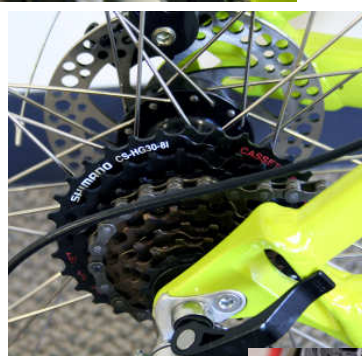

Mountain Bikes

960 Turnpike Street, Canton, MA 02021, United States of America
Phone:1.781.989.7305 E-mail:ContactUs@EGBike.com

EG XC

26" Bicycle

- Aluminum Alloy Front Suspension Frame
Front: RST Gila with Manual Lockout
- 24 Speed Shimano Front and Rear Alivio Derailleur, Shifters and Brake levers
- Formula Alloy Front and Rear Hubs
- Shimano Freewheel
- Prowheel Pioneer Chainwheel, Spyder/ arm, and Alloy Crank
- Stainless Steel Spokes
- Alloy/Steel black Pedals
- Zoom Alloy Handle Bar, Seat Post, Seat pin with quick release and Stem.
- Velo Plush Saddle And Grips
- Assess Alloy Front Disc and Tektro Forged Alloy Rear V Brakes.
- KMC Chains
- Kenda Tires 26x2.10" Tires
- Alex Alloy Double walled Rims
- Nuvo Alloy Midframe Kickstand
- Color: White and Green

Mountain Bikes

960 Turnpike Street, Canton, MA 02021, United States of America
Phone:1.781.989.7305 E-mail:ContactUs@EGBike.com

EG Backdraft 26" Bicycle

- Aluminum Alloy Front Suspension Frame
- Front: RST Omega TNL
- 24 Speed Shimano Front SIS C-Series Derailleur and Rear Acera Derailleur.
- Shimano Shifters and Brake levers
- Shimano Shifting cables
- Formula Alloy Front and Rear Hubs
- Shimano Freewheel
- Prowheel Chainwheel, Spyder/arm and Alloy Crank
- Stainless Steel Spokes
- Alloy black Pedals
- Zoom Alloy Handle Bar, Seat Post, Seat pin with quick release and Stem.
- Velo Plush Saddle and Grips
- Tektro Alloy Front and Rear Disc Brakes.
- CST 26x1.95" Tires
- KMC Chains
- Jalco Alloy Double walled Rims
- Nuvo Alloy Midframe Kickstand
- Color: Lime Green