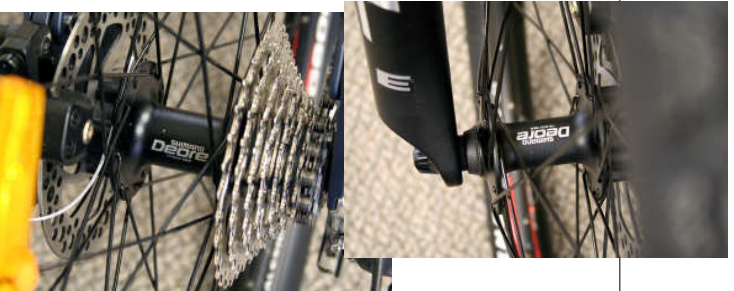

Mountain Bikes

960 Turnpike Street, Canton, MA 02021, United States of America
Phone: 1.781.989.7305 E-mail: ContactUs@EGBike.com

EG Enforcer 26" Bicycle

- Aluminum Alloy Dual Suspension Frame
Front: Mozo Soul E
Rear: AR Air Suspension
- 27 Speed Shimano Front and Rear Deore Derailleurs, Shifters and Brake levers
- Shimano Alloy Front and Rear Hubs
- Shimano Nickel Plated Freewheel,
- Shimano Alloy Chainwheel, Spyder/ arm and Crank
- Shimano Chain and Shifting Cables
- Stainless Steel Spokes
- Alloy CR-MO Alex Pedals
- Zoom Alloy Handle Bar, Seat Post, Seat pin with quick release and Stem.
- Velo Grips and Velo Plush Saddle.
- Tektro Alloy Front and Rear Disc Brakes.
- Kenda Tires 26x2.35" Tires
- Alex double walled Alloy Rims
- Color: Matte Navy Blue.

METRONOME LLC

Mountain Bikes

960 Turnpike Street, Canton, MA 02021, United States of America
Phone: 1.781.989.7305 E-mail: ContactUs@EGBike.com

EG Ranger 26" Bicycle

- Aluminum Alloy Front Suspension hardtail Frame
Front: RST Gila Pro with Remote Lock-out
- 24 Speed Shimano Front and Rear Alivio Derailleurs, Shifters and Brake levers
- Shimano Alloy Front and Rear Hubs
- Shimano Freewheel
- Shimano Chainwheel, Spyder/arm and alloy Crank
- Shimano Shifting Cables
- Shimano Chains
- Stainless Steel Spokes
- Alloy black Alex Pedals
- Zoom Alloy Handle Bar, Seat Post, Seat pin with quick release and Stem.
- Velo Grips and Velo Plush Racing Saddle.
- Tektro Alloy Front Disc and Alloy Rear V Brakes.
- Kenda Tires 26x2.10" Tires
- Alex double walled Alloy Rims
- Color: Matte Red and Black.