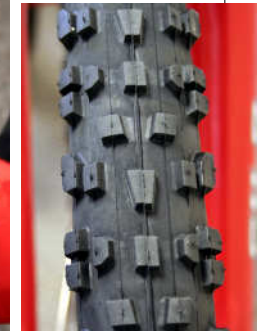

METRONOME LLC

Mountain Bikes

960 Turnpike Street, Canton, MA 02021, United States of America
Phone:1.781.989.7305 E-mail:ContactUs@EGBike.com

METRONOME LLC

EG Alpine Men and Women 26" Bicycle

- Aluminum Alloy Front Suspension Frame
Front: RST Gila T8
- 24 Speed Shimano Front Acera Derailleur and Rear Alivio Derailleur.
- Shimano Shifters and Brake levers
- Formula Alloy Front and Rear Hubs
- Shimano Freewheel
- Shimano Chainwheel, Spyder/arm, Chainguard and Alloy Crank
- Stainless Steel Spokes
- Alloy/Steel black Pedals
- Zoom Alloy Handle Bar, Seat Post, Seat pin with quick release and Stem.
- Velo Racing Saddle. And Co-union Grips
- Tektro Alloy Front Disc and Alloy Rear V Brakes.
- KMC Chains
- Kenda Tires 26x2.10" Tires
- Jalco Alloy Double walled Rims
- Color:
Men - Glossy Red and White
Women -Light Blue and White

Mountain Bikes

960 Turnpike Street, Canton, MA 02021, United States of America
Phone:1.781.989.7305 E-mail:ContactUs@EGBike.com

EG XC

26" Bicycle

- Aluminum Alloy Front Suspension Frame
Front: RST Gila with Manual Lockout
- 24 Speed Shimano Front and Rear Alivio Derailleur, Shifters and Brake levers
- Formula Alloy Front and Rear Hubs
- Shimano Freewheel
- Prowheel Pioneer Chainwheel, Spyder/ arm, and Alloy Crank
- Stainless Steel Spokes
- Alloy/Steel black Pedals
- Zoom Alloy Handle Bar, Seat Post, Seat pin with quick release and Stem.
- Velo Plush Saddle And Grips
- Assess Alloy Front Disc and Tektro Forged Alloy Rear V Brakes.
- KMC Chains
- Kenda Tires 26x2.10" Tires
- Alex Alloy Double walled Rims
- Nuvo Alloy Midframe Kickstand
- Color: White and Green